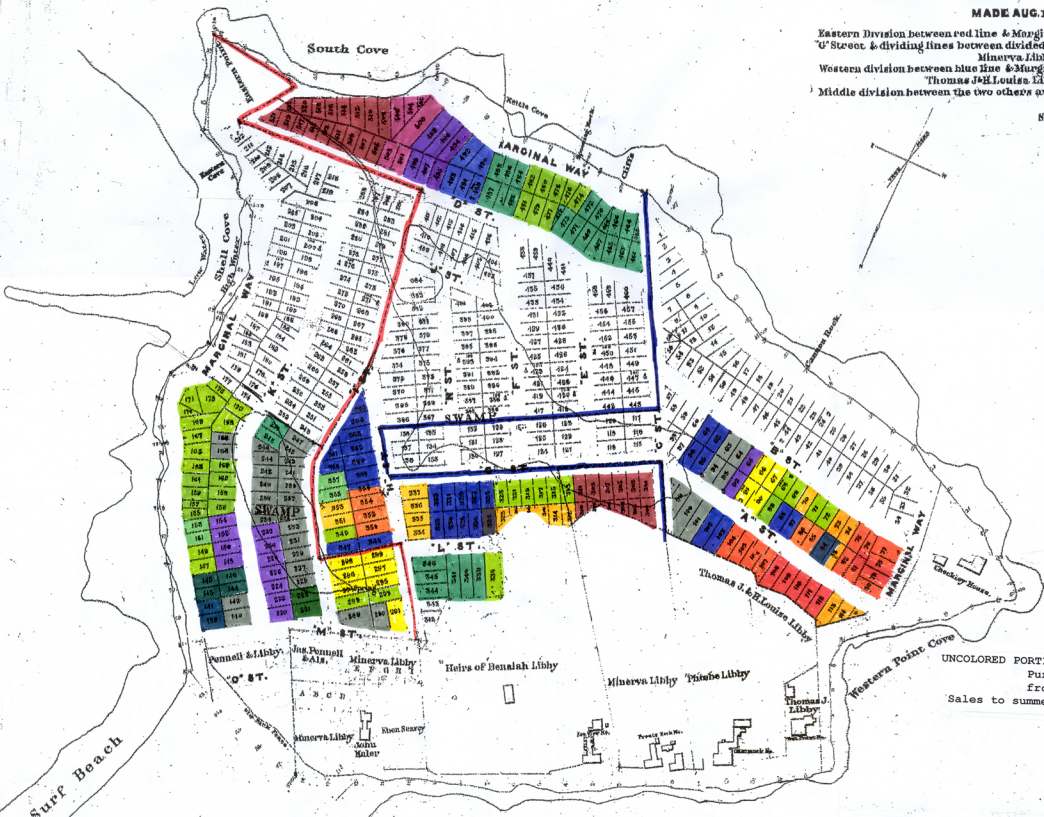

PLAN OF LIBBY'S NECK

WITH DIVISION FOR HEIRS OF THOMAS LIBBY.

MADE AUG. 1879.

S. L. Stephenson, Eng.

1. Dates Lots Sold
   By Color:
- 1879-80
  - 1881
  - 1882
  - 1883
  - 1884
  - 1885
  - 1886
  - 1887
  - 1888
  - 1889
  - 1890
  - 1891
  - 1892
  - 1893
  - 1894
  - 1895
  - 1896
  - 1897
  - 1898
  - 1899
  - 1900
  - 1901
  - 1902
  - Grey: Lots Retained by Libby Grantees At Death

UNCOLORED PORTION: Contiguous Lots Purchased by Homer Family from 1883 to 1903. Sales to summer residents began 1901.