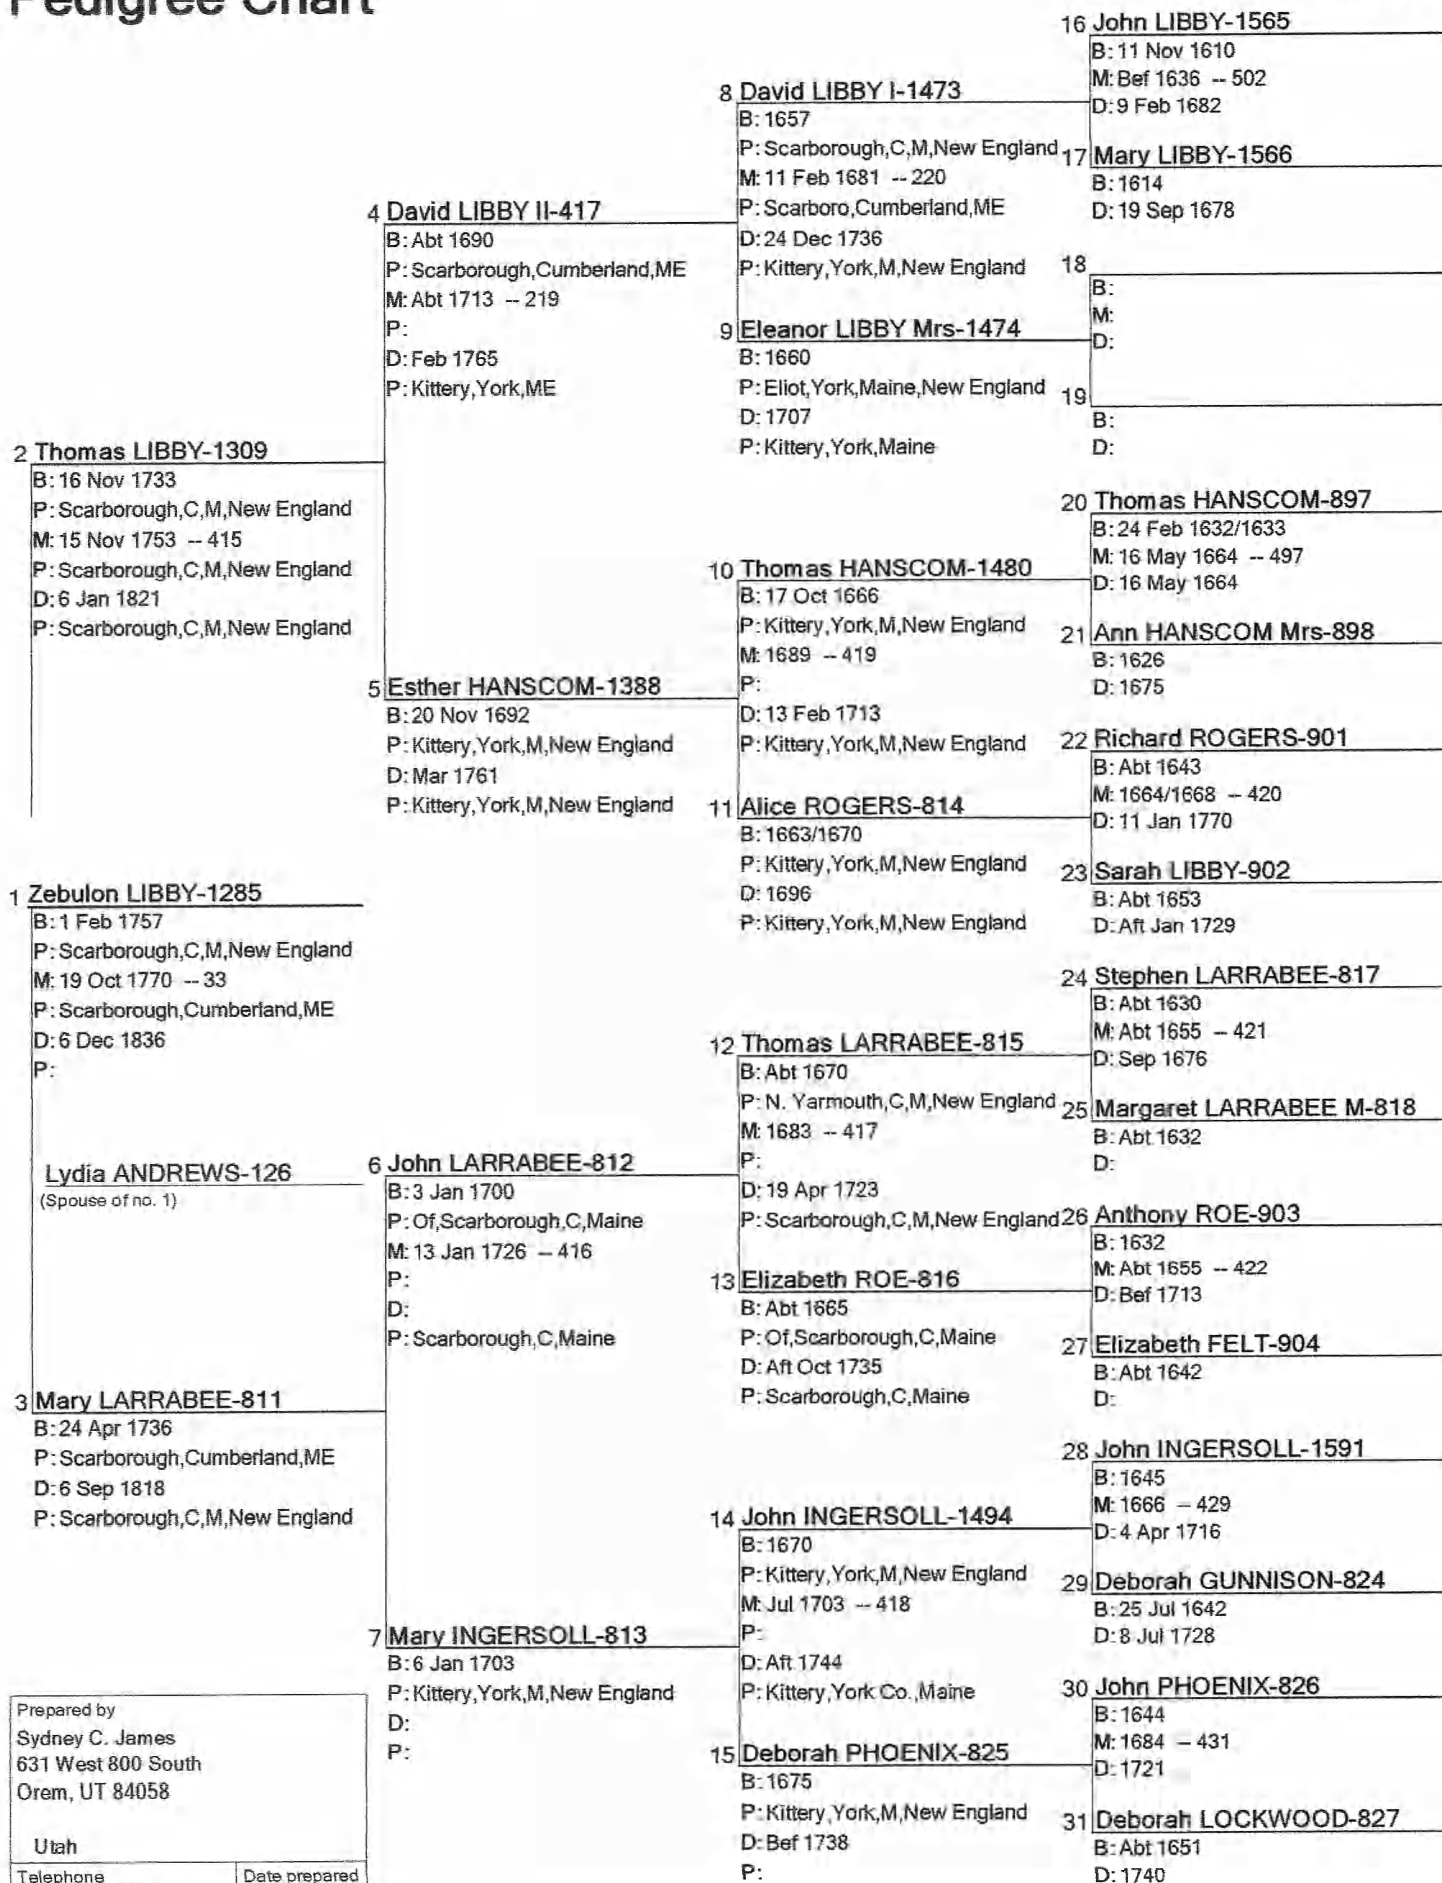

Prepared by
 Sydney C. James
 631 West 800 South
 Orem, UT 84058

Utah

Telephone 1-801-225-8820 Date prepared 17 Nov 2004

Pedigree Chart

Chart no. 1

Prepared by
 Sydney C. James
 631 West 800 South
 Orem, UT 84058

Utah

Telephone 1-801-225-8820	Date prepared 17 Nov 2004
-----------------------------	------------------------------

Pedigree Chart

Chart no. 1

Prepared by
 Sydney C. James
 631 West 800 South
 Orem, UT 84058