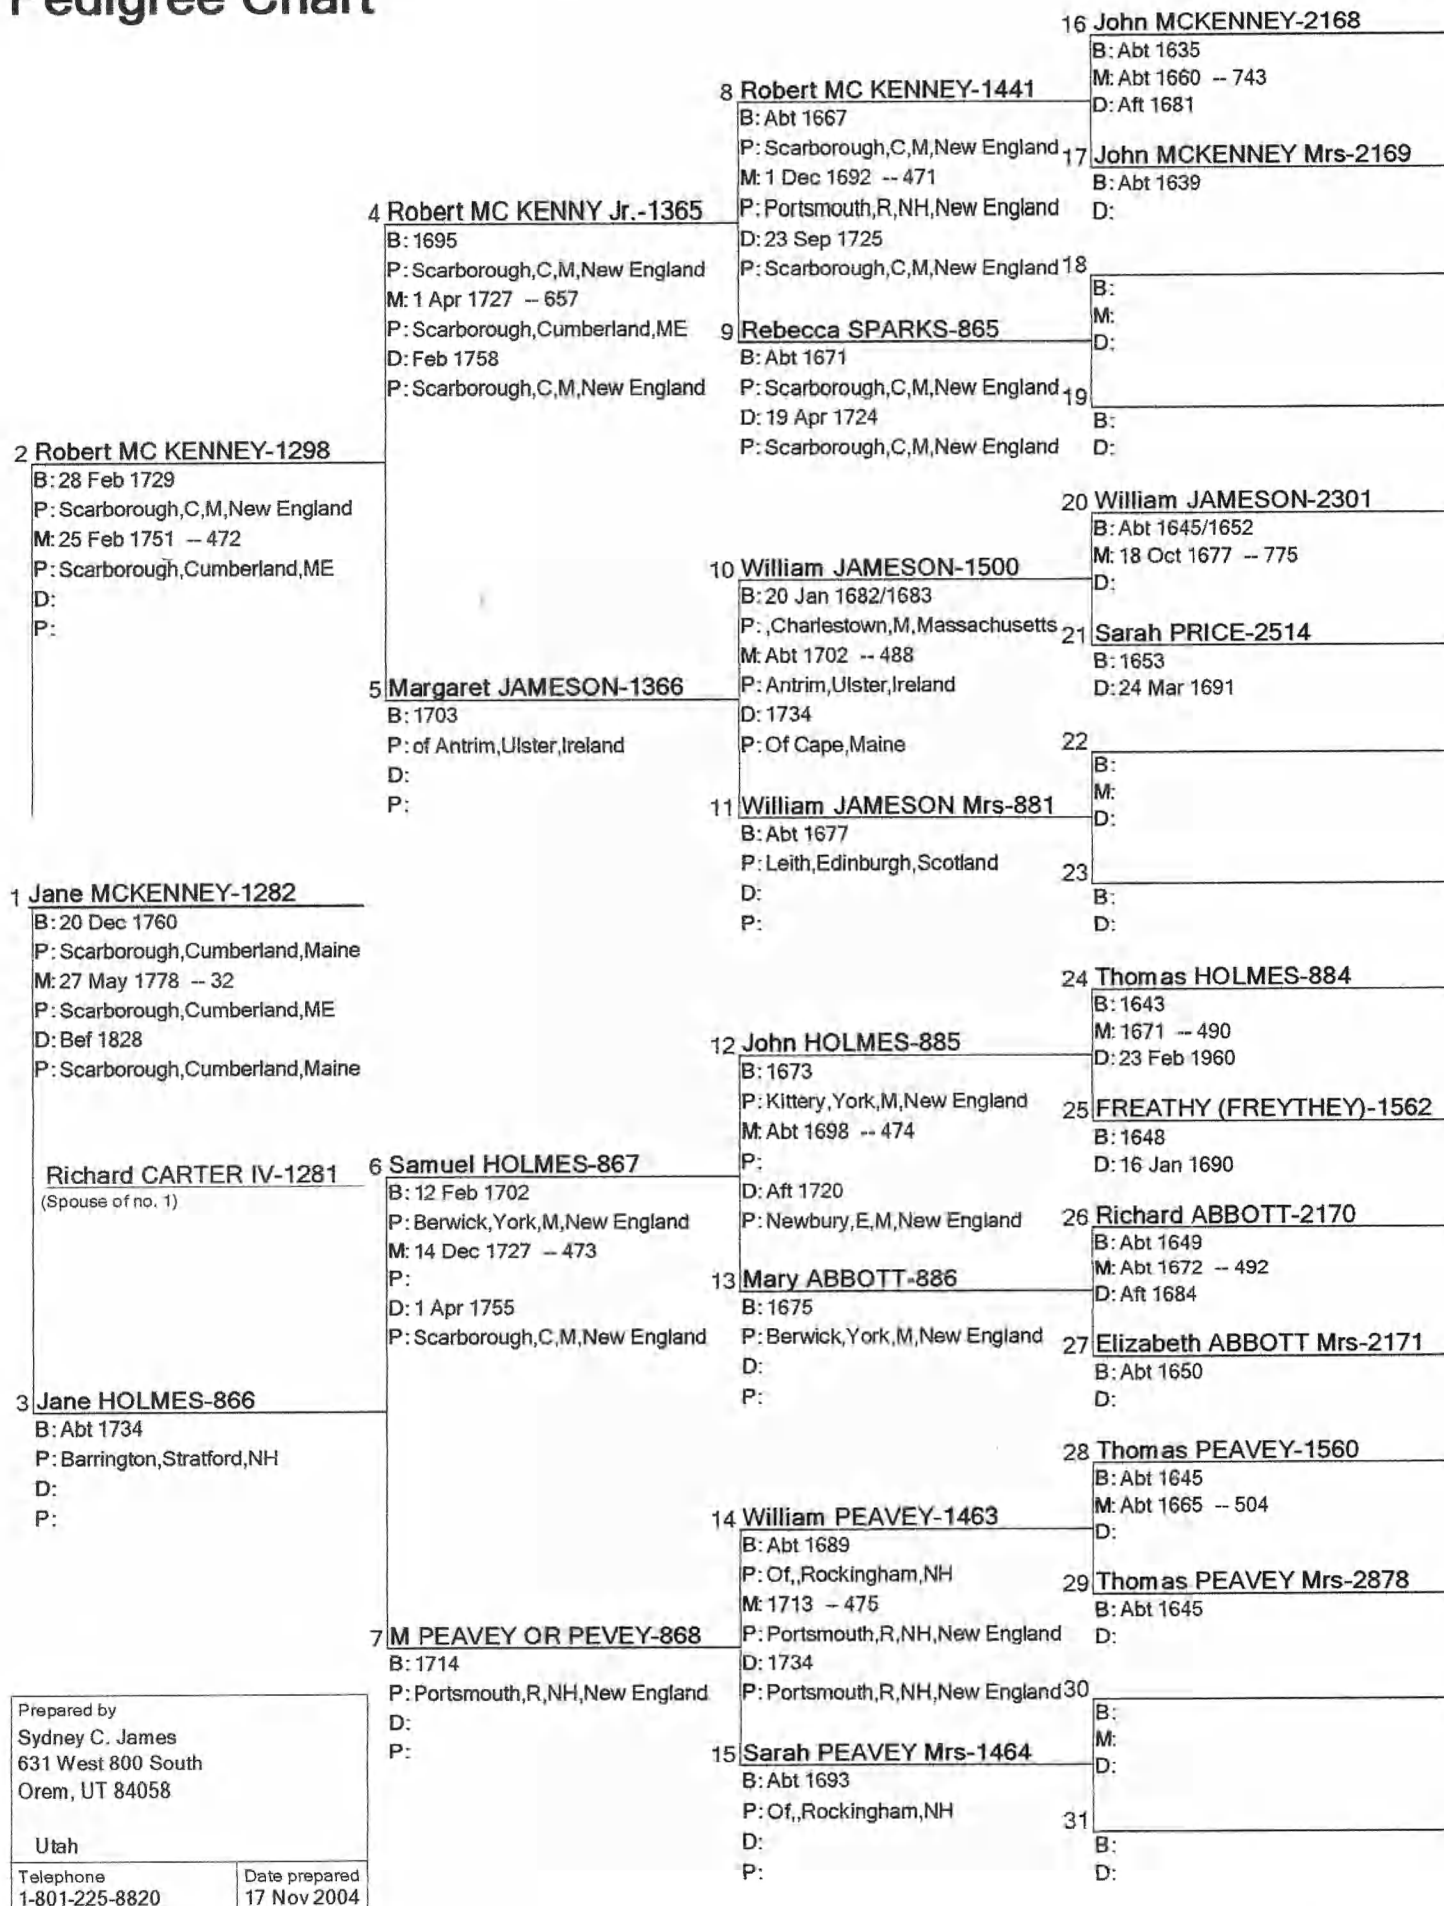

Pedigree Chart

Chart no. 1

Prepared by
Sydney C. James
631 West 800 South
Orem, UT 84058

Utah

Telephone 1-801-225-8820	Date prepared 17 Nov 2004