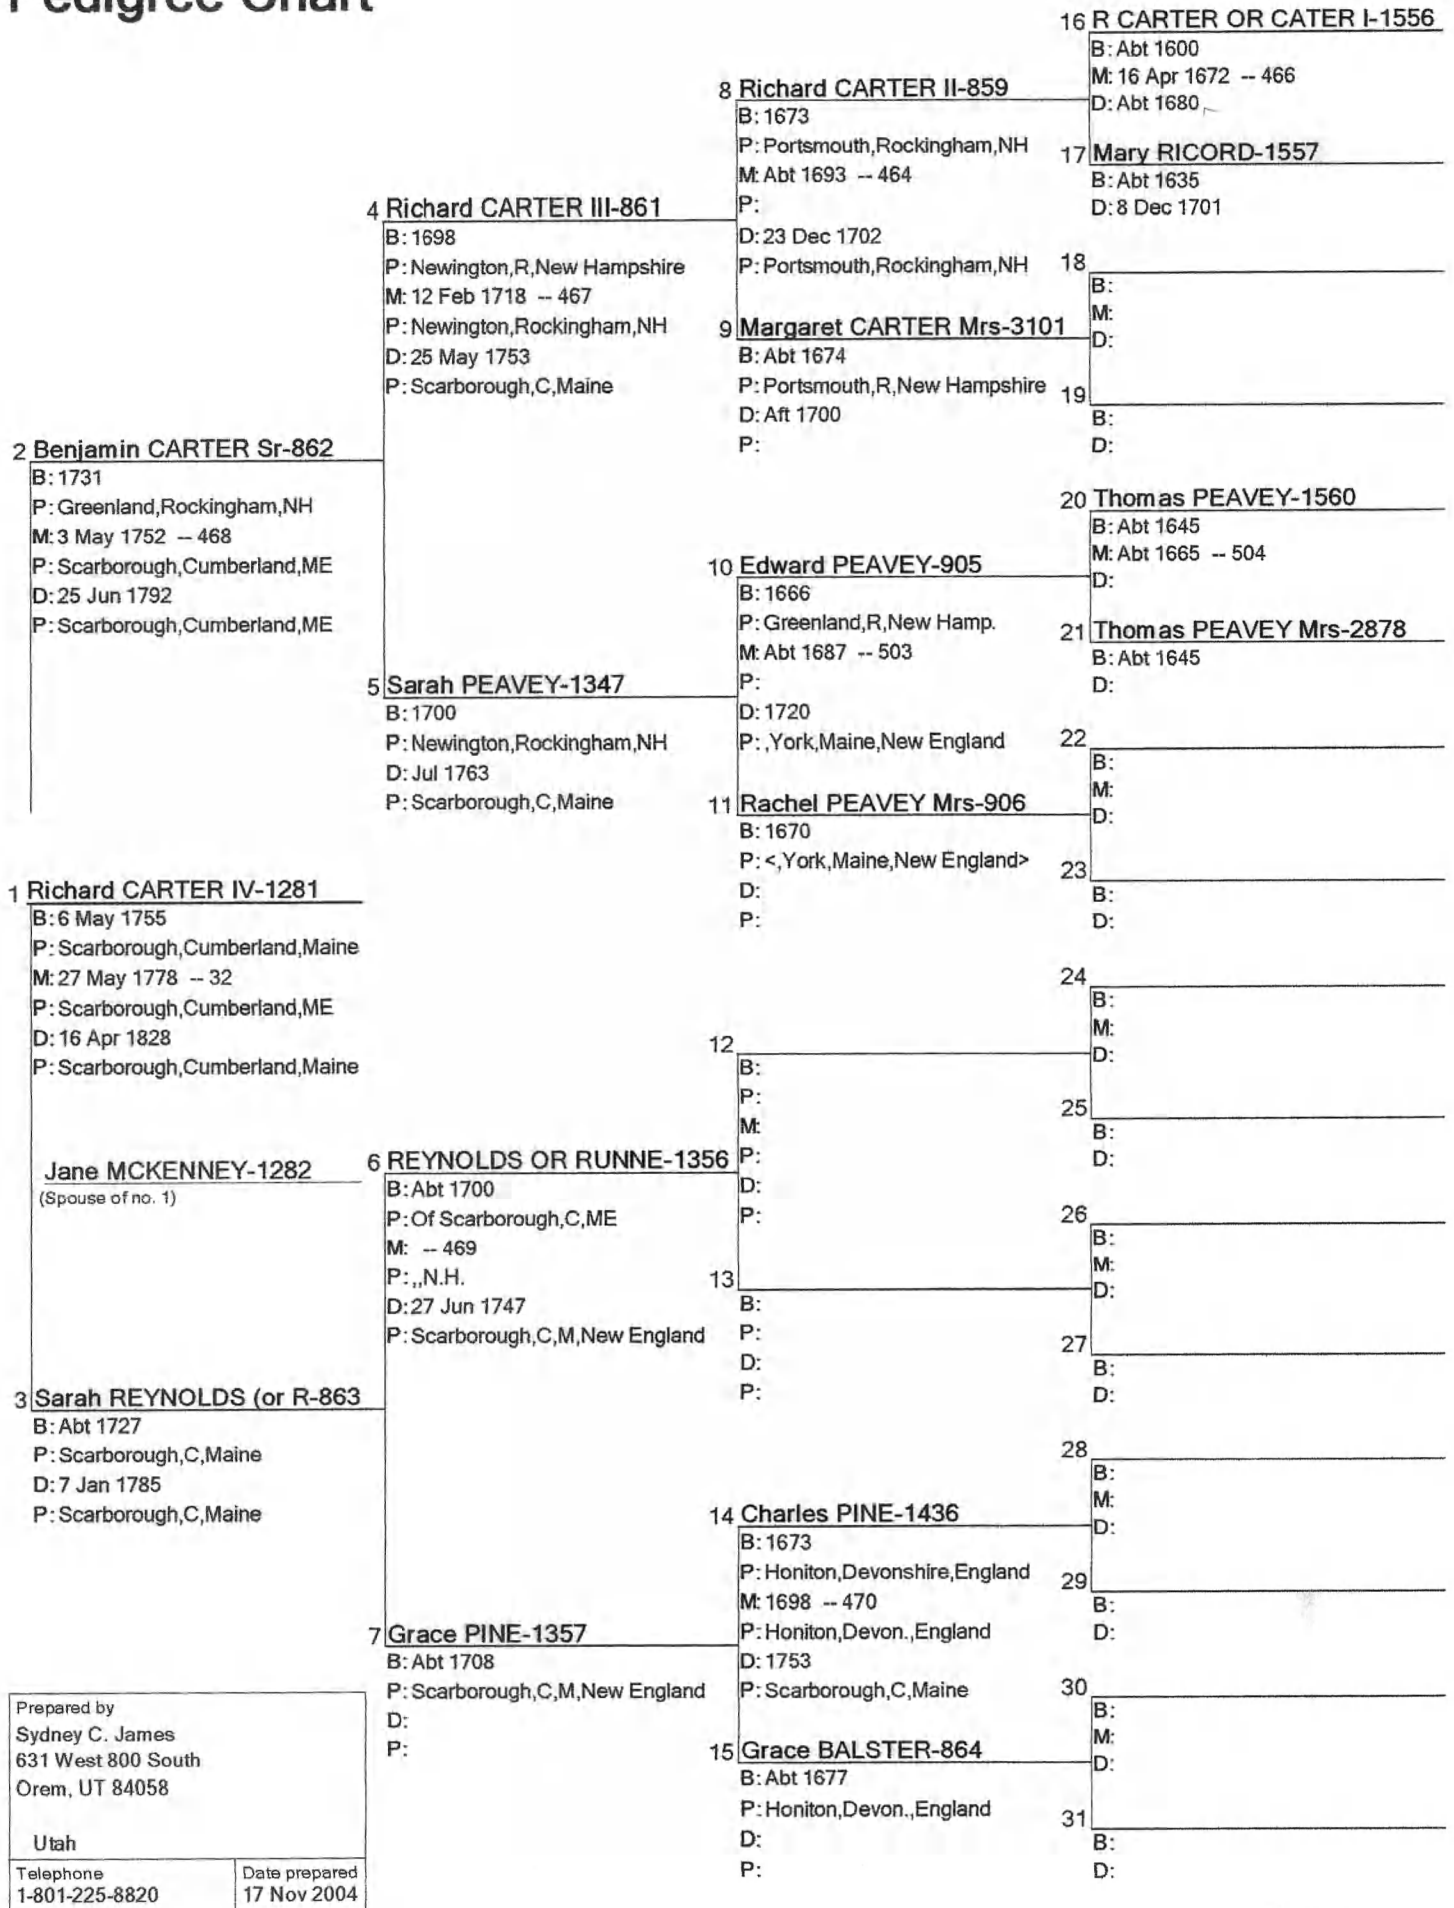

Pedigree Chart

Prepared by
 Sydney C. James
 631 West 800 South
 Orem, UT 84058

Utah

Telephone 1-801-225-8820	Date prepared 17 Nov 2004
-----------------------------	------------------------------

Pedigree Chart