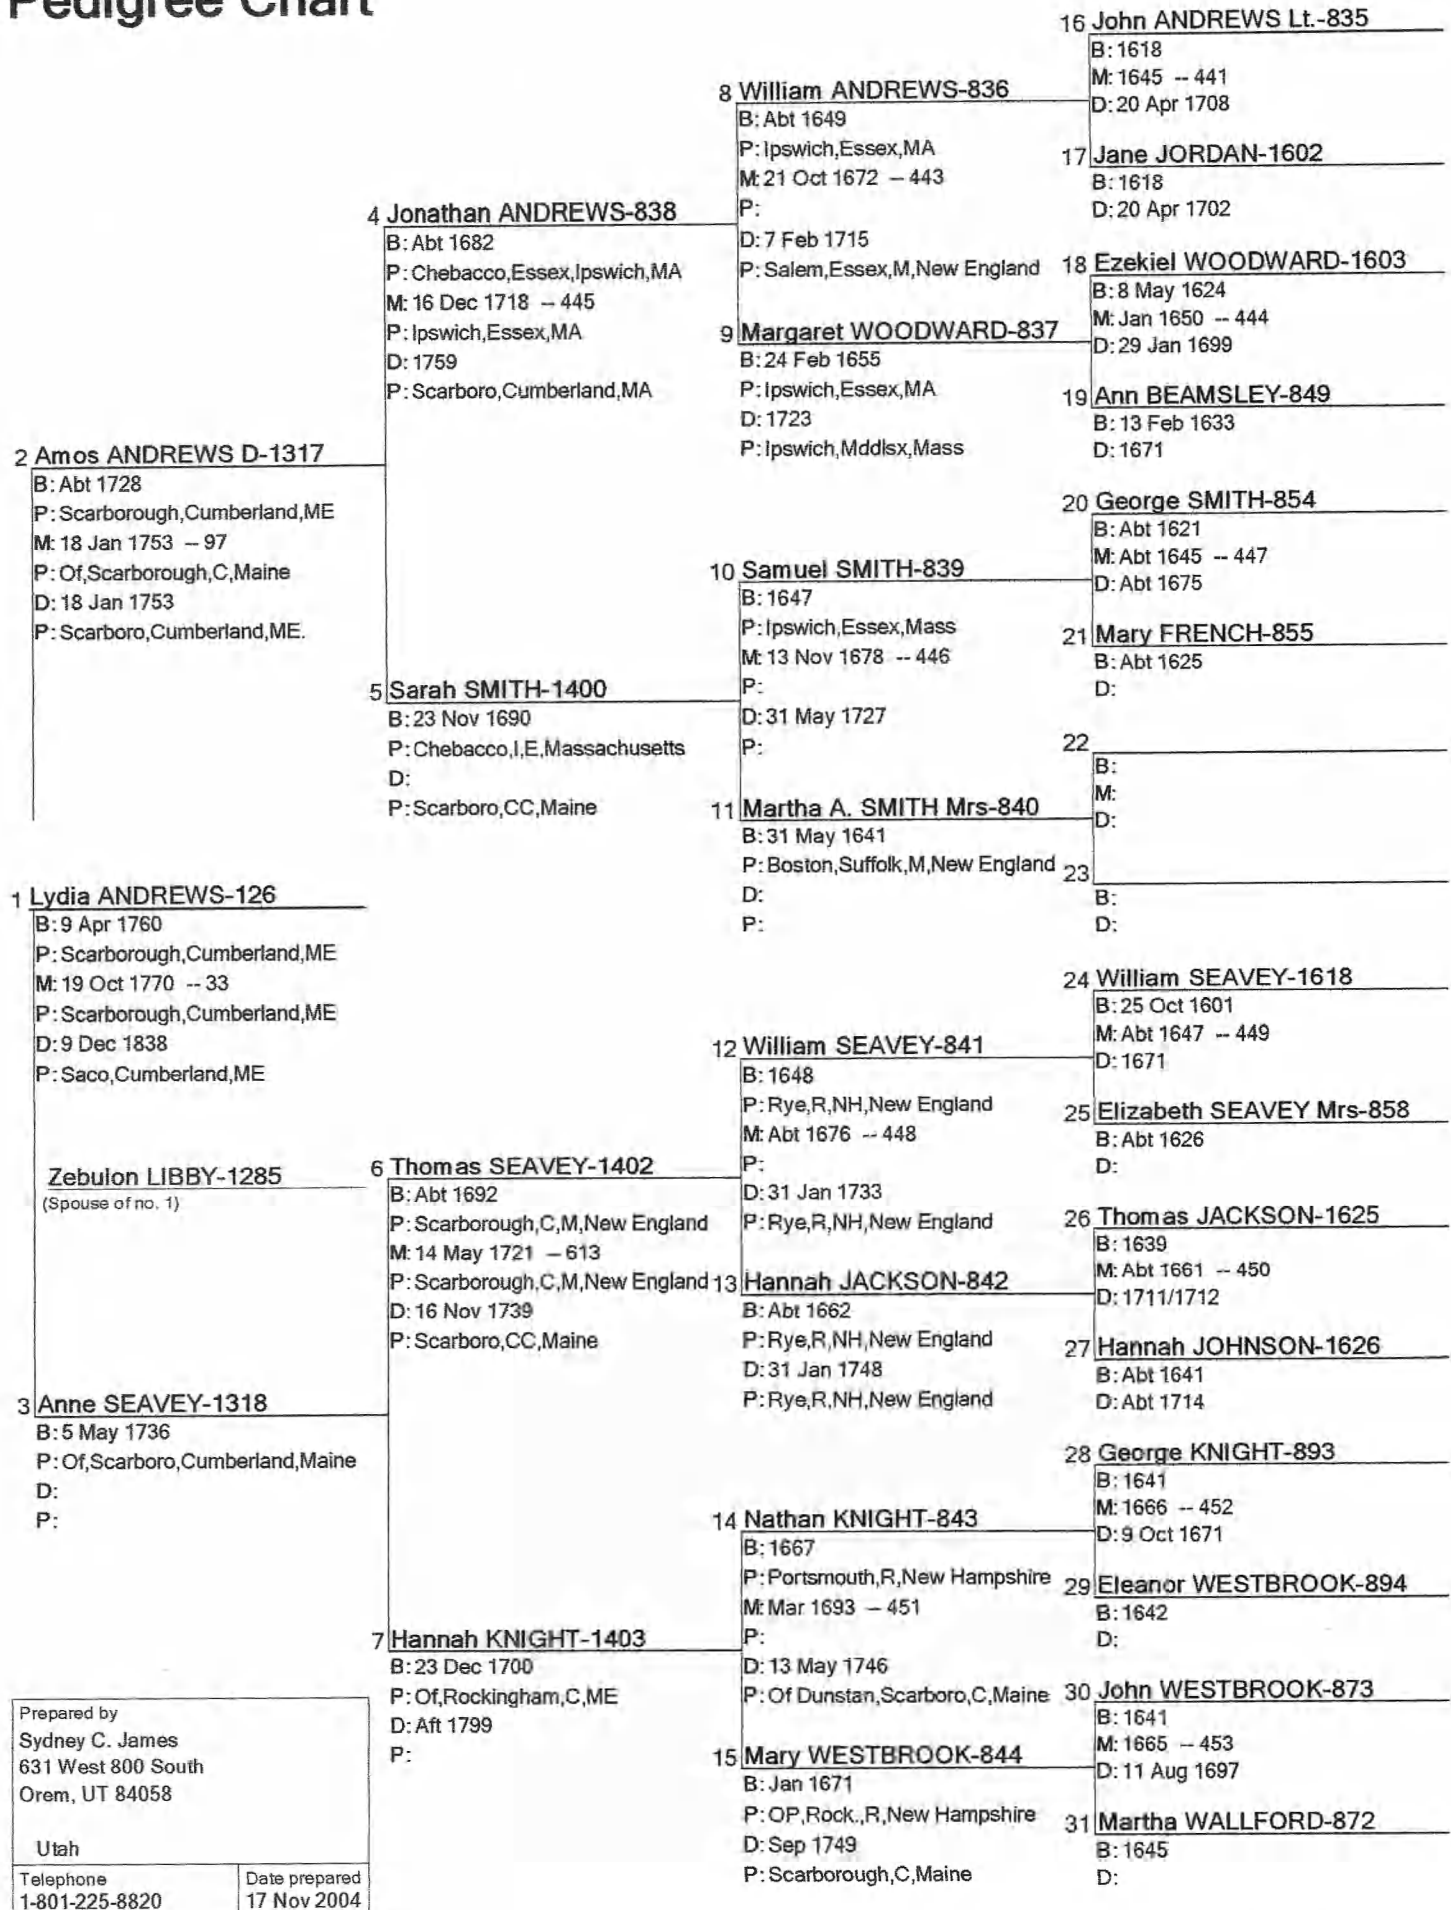

Utah

Telephone 1-801-225-8820	Date prepared 17 Nov 2004
-----------------------------	------------------------------

Pedigree Chart

Chart no. 1

Prepared by
 Sydney C. James
 631 West 800 South
 Orem, UT 84058

Utah

Telephone 1-801-225-8820	Date prepared 17 Nov 2004
-----------------------------	------------------------------

Pedigree Chart

Prepared by
 Sydney C. James
 631 West 800 South
 Orem, UT 84058

Utah

Telephone 1-801-225-8820	Date prepared 17 Nov 2004
-----------------------------	------------------------------