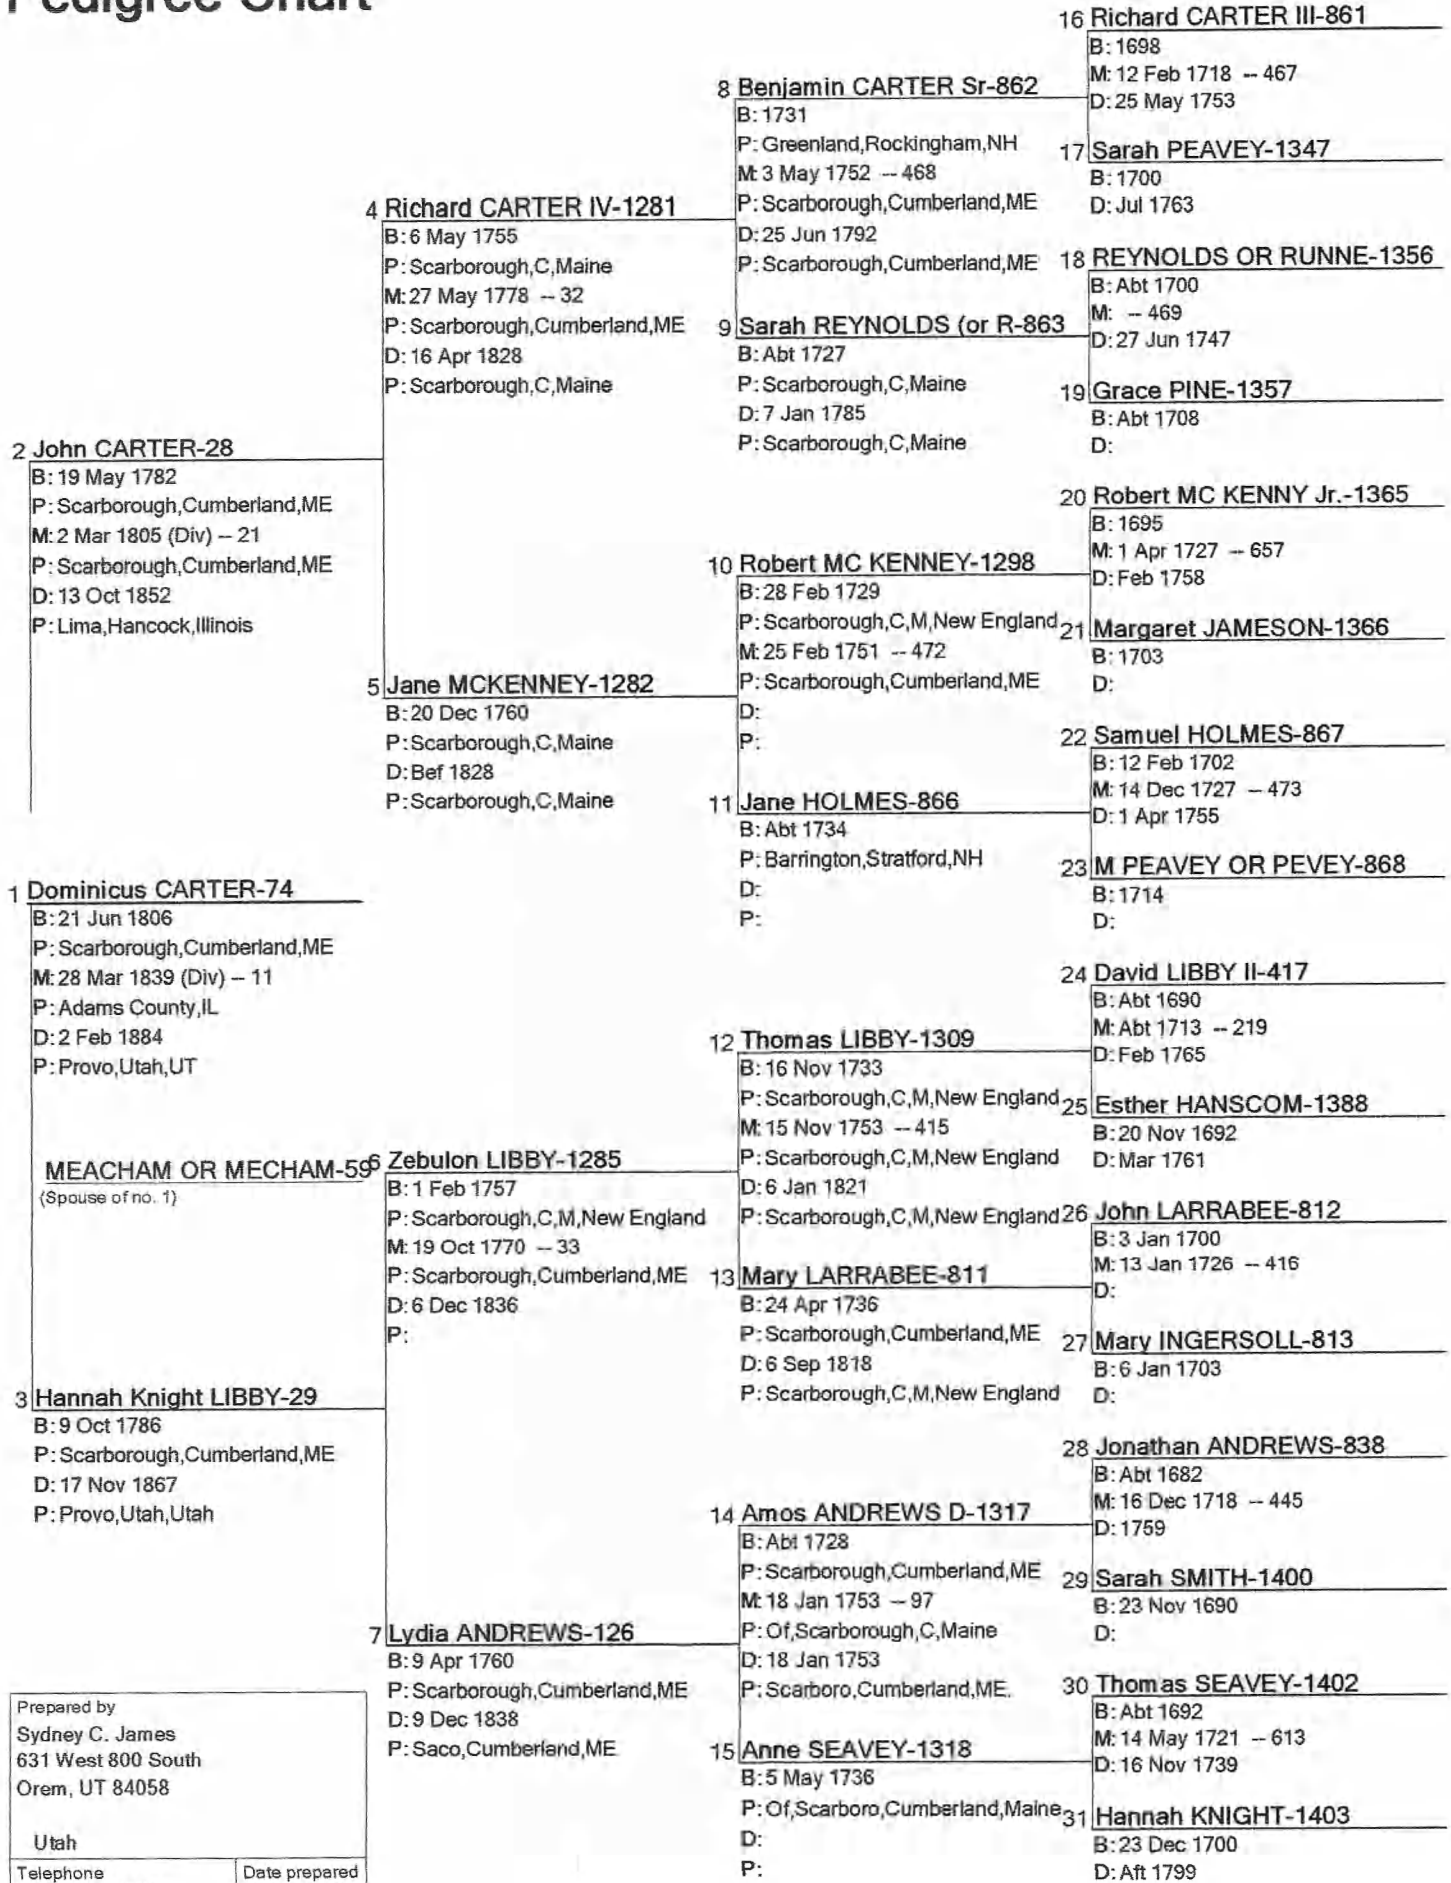

Pedigree Chart

Prepared by
 Sydney C. James
 631 West 800 South
 Orem, UT 84058

Utah

Telephone 1-801-225-8820	Date prepared 17 Nov 2004
-----------------------------	------------------------------

Pedigree Chart